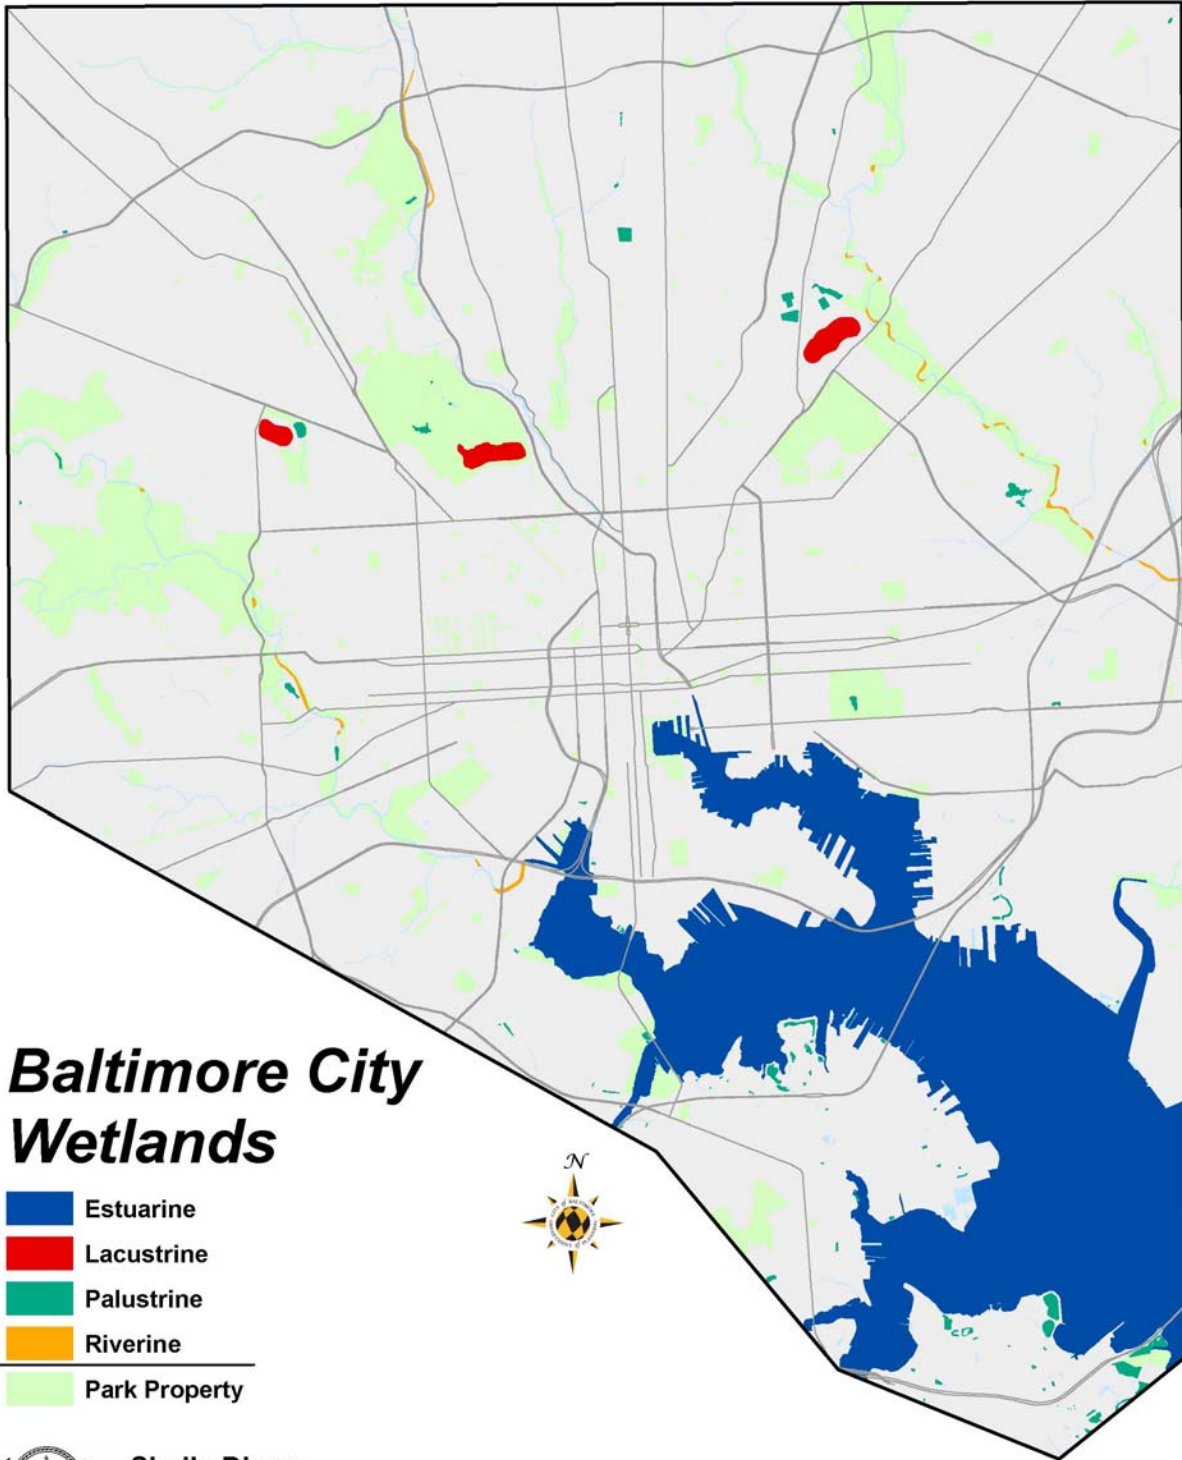

# Wetlands Map

## **Baltimore City Wetlands**

-  Estuarine
-  Lacustrine
-  Palustrine
-  Riverine
-  Park Property

**Sheila Dixon  
Mayor**  
Thomas J. Stosur  
Director of Planning

2009